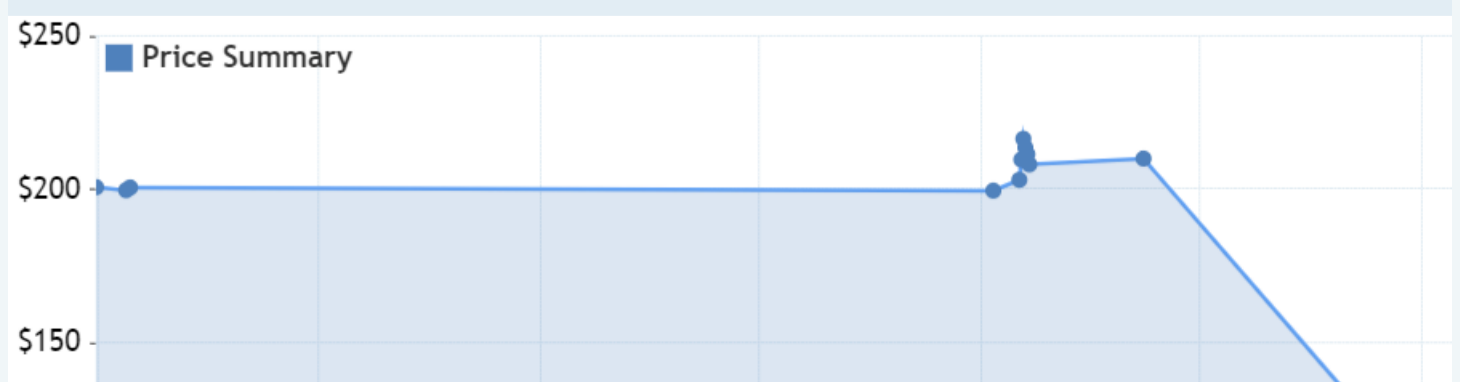

Pricing History